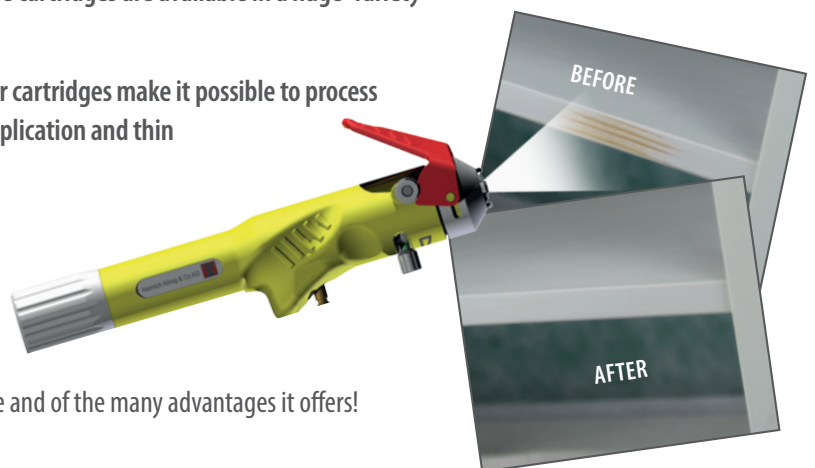

King Acrylic Covering Lacquer

King Acrylic Clear Lacquer

King Cleaning Solution

NEW SPRAY TECHNOLOGY WITH THE LACQUER CARTRIDGE

An innovation providing great possibilities

In cooperation with the company Krautzberger, Heinrich König developed a top functional spray device operating with a reclosable lacquer cartridge. This system makes it possible to coat perfectly small surfaces with a minimum amount of lacquer and thus is ideal for use in the repair sector.

- **Clean working:** Thanks to the cartridge system, there is no longer a risk of splashing or leaking of the colour making it possible to even work cleanly on difficult to reach areas and overhead.
- **Flexible colour play:** The colour cartridges can be exchanged during one working cycle as often as desired. Thus, there are no limits of colour mixing for the user. The cartridges are available in a huge variety of colours.
- **Efficiently and economically:** Being reclosable, the colour cartridges make it possible to process small quantities. They can be stored and reused. Spot application and thin layers of paint ensure short drying periods.
- **Easy to clean:** A cleaning cartridge ensures cleaning in seconds.

Convince yourself of the uncomplicated handling of the device and of the many advantages it offers!